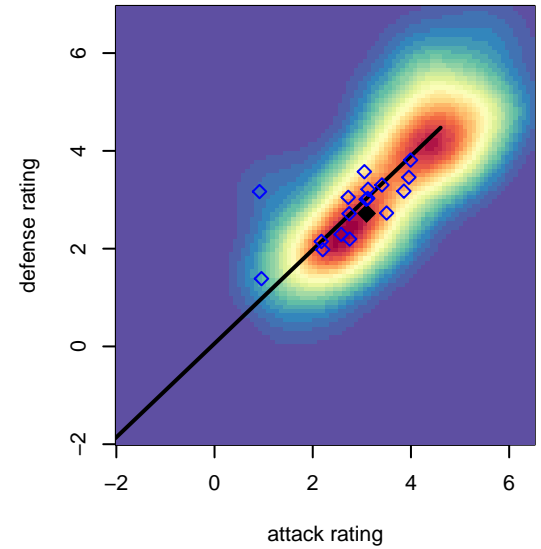

# Eastside FC White G00

Eastside FC  
 Preston, WA  
 G00 total strength=1639  
 attack=22.11 defense=15.2  
 spr league = Win RCL G00 Div 2

alt names used:  
 EASTSIDE FC G00 WHITE (WA)  
 EASTSIDE FC G00 WHITE (WA)  
 Eastside FC G00 White B  
 EFC G00 White  
 Eastside FC G00 White B  
 Eastside FC G00 White B

Venues played:  
 2016 Nike Crossfire Challenge Gold Group U17  
 2016 Eastside FC Cup GU17  
 2016 Bend Premier Cup Thorns Super Group (  
 2016 Win RCL G00 Div 2  
 2016 WYS Presidents Cup G00

**Eastside FC White G00**  
 Dots are actual minus expected GF (blue circles) and GA (red triangles).  
 Blue line is smoothed change in attack strength. Red is smoothed change in defense strength.

**attack and defense variance (black dot)  
relative to other teams  
and top 10 in region**

**attack and defense rating  
relative to others at age  
and all opponents in last 13 months**

**attack and defense rating  
relative to others at age  
and all opponents in last 13 months**

**Performance relative to 13 month average**

**Performance relative to 13 month average**

Distribution of opponents  
 Red = Lose zone, Blue = Win zone, Green = Even  
 Black line separates win/lose zones