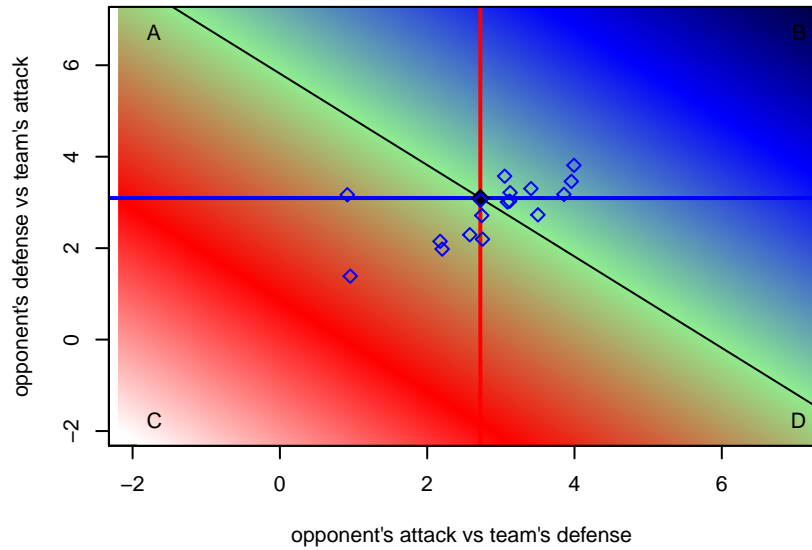

Venues played:  
 2016 Nike Crossfire Challenge Gold Group U17  
 2016 Eastside FC Cup GU17  
 2016 Bend Premier Cup Thorns Super Group (  
 2016 Win RCL G00 Div 2  
 2016 WYS Presidents Cup G00

**Eastside FC White G00**  
 Dots are actual minus expected GF (blue circles) and GA (red triangles).  
 Blue line is smoothed change in attack strength. Red is smoothed change in defense strength.

**attack and defense variance (black dot)  
relative to other teams  
and top 10 in region**

**attack and defense rating  
relative to others at age  
and all opponents in last 13 months**

**attack and defense rating  
relative to others at age  
and all opponents in last 13 months**

**Performance relative to 13 month average**

**Performance relative to 13 month average**

Distribution of opponents  
 Red = Lose zone, Blue = Win zone, Green = Even  
 Black line separates win/lose zones