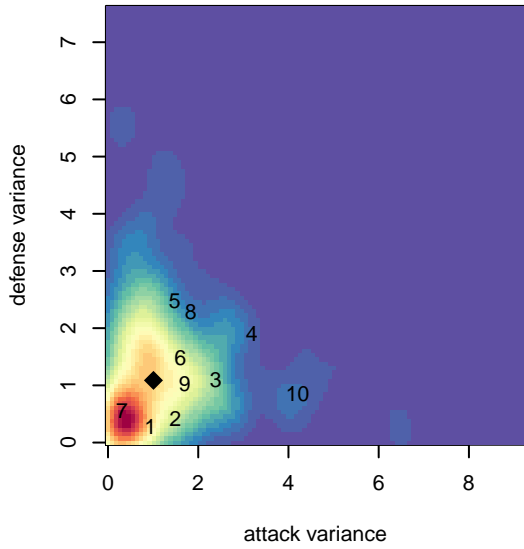

# Eastside FC White G00

Eastside FC  
 Preston, WA  
 G00 total strength=1639  
 attack=22.11 defense=15.2  
 spr league = Win RCL G00 Div 2

alt names used:  
 EASTSIDE FC G00 WHITE (WA)  
 EASTSIDE FC G00 WHITE (WA)  
 Eastside FC G00 White B  
 EFC G00 White  
 Eastside FC G00 White B  
 Eastside FC G00 White B

Venues played:  
 2016 Nike Crossfire Challenge Gold Group U17  
 2016 Eastside FC Cup GU17  
 2016 Bend Premier Cup Thorns Super Group (  
 2016 Win RCL G00 Div 2  
 2016 WYS Presidents Cup G00

**Eastside FC White G00**  
 Dots are actual minus expected GF (blue circles) and GA (red triangles).  
 Blue line is smoothed change in attack strength. Red is smoothed change in defense strength.

**attack and defense variance (black dot)  
relative to other teams  
and top 10 in region**

**attack and defense rating  
relative to others at age  
and all opponents in last 13 months**

**attack and defense rating  
relative to others at age  
and all opponents in last 13 months**