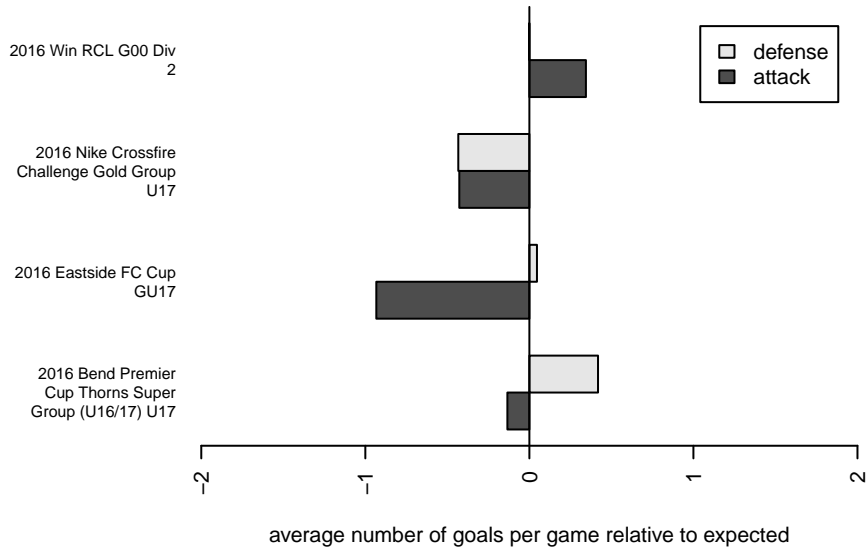

# Eastside FC White G00

Eastside FC  
 Preston, WA  
 G00 total strength=1639  
 attack=22.11 defense=15.2  
 spr league = Win RCL G00 Div 2

alt names used:  
 EASTSIDE FC G00 WHITE (WA)  
 EASTSIDE FC G00 WHITE (WA)  
 Eastside FC G00 White B  
 EFC G00 White  
 Eastside FC G00 White B  
 Eastside FC G00 White B

Venues played:  
 2016 Nike Crossfire Challenge Gold Group U17  
 2016 Eastside FC Cup GU17  
 2016 Bend Premier Cup Thorns Super Group (  
 2016 Win RCL G00 Div 2  
 2016 WYS Presidents Cup G00

**Eastside FC White G00**  
 Dots are actual minus expected GF (blue circles) and GA (red triangles).  
 Blue line is smoothed change in attack strength. Red is smoothed change in defense strength.

**attack and defense variance (black dot)  
relative to other teams  
and top 10 in region**

**attack and defense rating  
relative to others at age  
and all opponents in last 13 months**

**attack and defense rating  
relative to others at age  
and all opponents in last 13 months**

**Performance relative to 13 month average**

**Performance relative to 13 month average**

Distribution of opponents  
 Red = Lose zone, Blue = Win zone, Green = Even  
 Black line separates win/lose zones