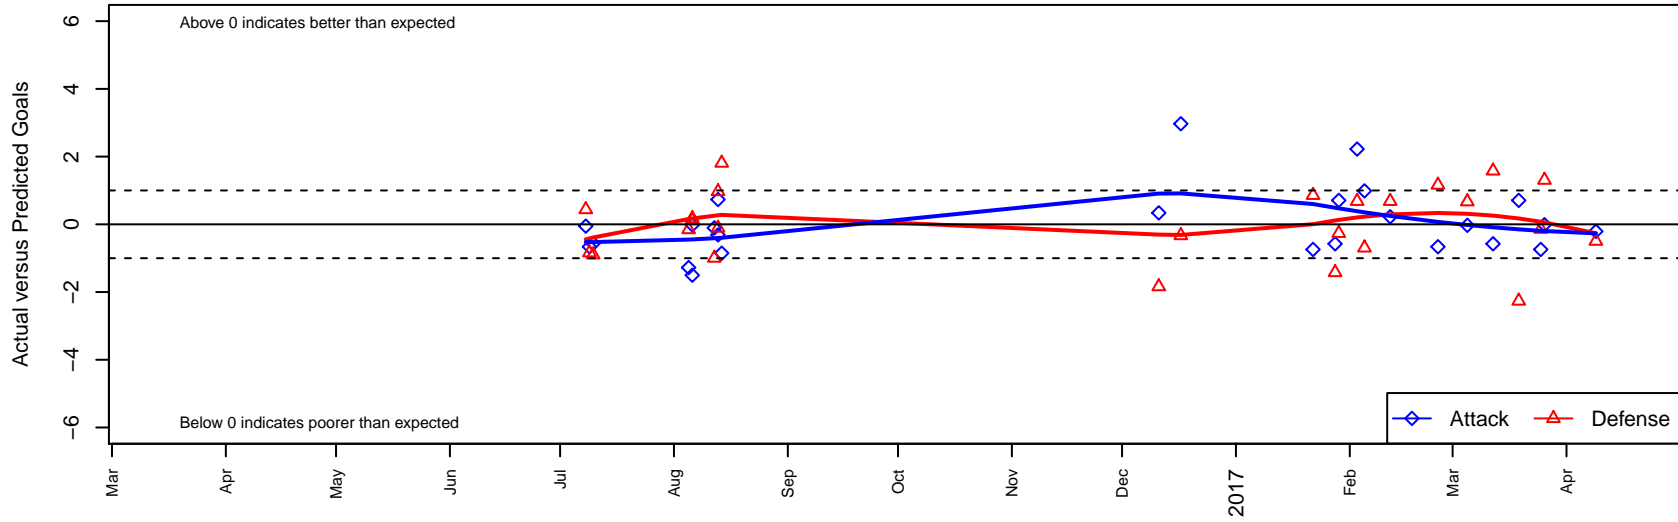

# Eastside FC White G00

Eastside FC  
 Preston, WA  
 G00 total strength=1639  
 attack=22.11 defense=15.2  
 spr league = Win RCL G00 Div 2

alt names used:  
 EASTSIDE FC G00 WHITE (WA)  
 EASTSIDE FC G00 WHITE (WA)  
 Eastside FC G00 White B  
 EFC G00 White  
 Eastside FC G00 White B  
 Eastside FC G00 White B

Venues played:  
 2016 Nike Crossfire Challenge Gold Group U17  
 2016 Eastside FC Cup GU17  
 2016 Bend Premier Cup Thorns Super Group (  
 2016 Win RCL G00 Div 2  
 2016 WYS Presidents Cup G00

**Eastside FC White G00**  
 Dots are actual minus expected GF (blue circles) and GA (red triangles).  
 Blue line is smoothed change in attack strength. Red is smoothed change in defense strength.

**attack and defense variance (black dot)  
relative to other teams  
and top 10 in region**

**attack and defense rating  
relative to others at age  
and all opponents in last 13 months**

**attack and defense rating  
relative to others at age  
and all opponents in last 13 months**

**Performance relative to 13 month average**

**Performance relative to 13 month average**

Distribution of opponents  
 Red = Lose zone, Blue = Win zone, Green = Even  
 Black line separates win/lose zones