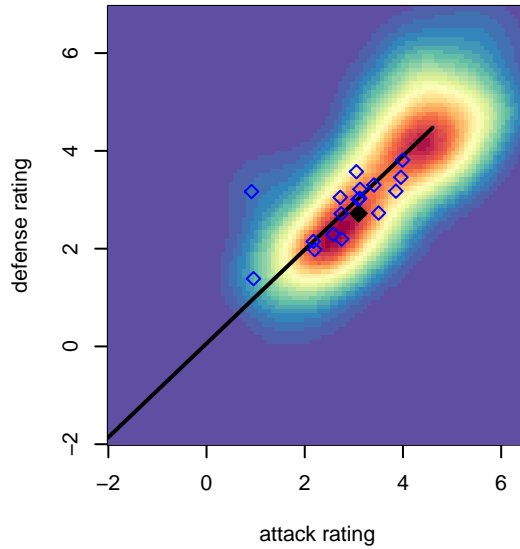

# Eastside FC White G00

Eastside FC  
 Preston, WA  
 G00 total strength=1639  
 attack=22.11 defense=15.2  
 spr league = Win RCL G00 Div 2

alt names used:  
 EASTSIDE FC G00 WHITE (WA)  
 EASTSIDE FC G00 WHITE (WA)  
 Eastside FC G00 White B  
 EFC G00 White  
 Eastside FC G00 White B  
 Eastside FC G00 White B

Venues played:  
 2016 Nike Crossfire Challenge Gold Group U17  
 2016 Eastside FC Cup GU17  
 2016 Bend Premier Cup Thorns Super Group (  
 2016 Win RCL G00 Div 2  
 2016 WYS Presidents Cup G00

**Eastside FC White G00**  
 Dots are actual minus expected GF (blue circles) and GA (red triangles).  
 Blue line is smoothed change in attack strength. Red is smoothed change in defense strength.

**attack and defense variance (black dot)  
relative to other teams  
and top 10 in region**

**attack and defense rating  
relative to others at age  
and all opponents in last 13 months**

**attack and defense rating  
relative to others at age  
and all opponents in last 13 months**

**Performance relative to 13 month average**

**Performance relative to 13 month average**

Distribution of opponents  
 Red = Lose zone, Blue = Win zone, Green = Even  
 Black line separates win/lose zones