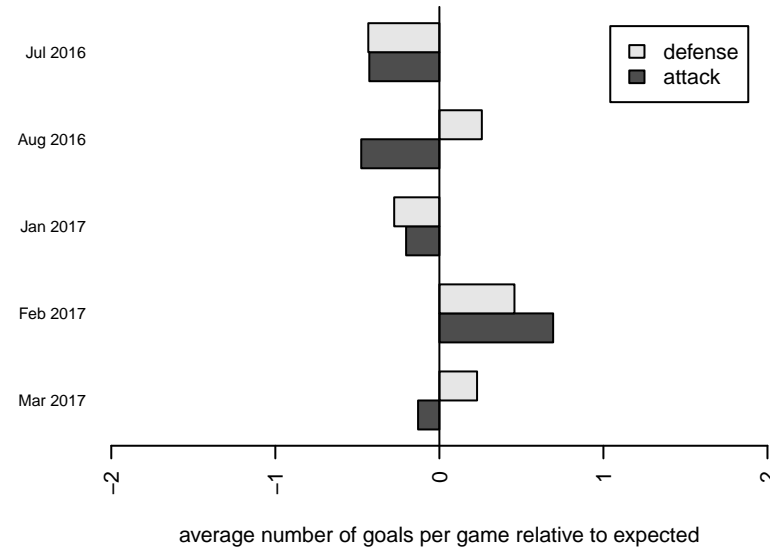

# Eastside FC White G00

Eastside FC  
 Preston, WA  
 G00 total strength=1639  
 attack=22.11 defense=15.2  
 spr league = Win RCL G00 Div 2

alt names used:  
 EASTSIDE FC G00 WHITE (WA)  
 EASTSIDE FC G00 WHITE (WA)  
 Eastside FC G00 White B  
 EFC G00 White  
 Eastside FC G00 White B  
 Eastside FC G00 White B

Venues played:  
 2016 Nike Crossfire Challenge Gold Group U17  
 2016 Eastside FC Cup GU17  
 2016 Bend Premier Cup Thorns Super Group (  
 2016 Win RCL G00 Div 2  
 2016 WYS Presidents Cup G00

**Eastside FC White G00**  
 Dots are actual minus expected GF (blue circles) and GA (red triangles).  
 Blue line is smoothed change in attack strength. Red is smoothed change in defense strength.

**attack and defense variance (black dot)  
relative to other teams  
and top 10 in region**

**attack and defense rating  
relative to others at age  
and all opponents in last 13 months**

**attack and defense rating  
relative to others at age  
and all opponents in last 13 months**

**Performance relative to 13 month average**

**Performance relative to 13 month average**

Distribution of opponents  
 Red = Lose zone, Blue = Win zone, Green = Even  
 Black line separates win/lose zones